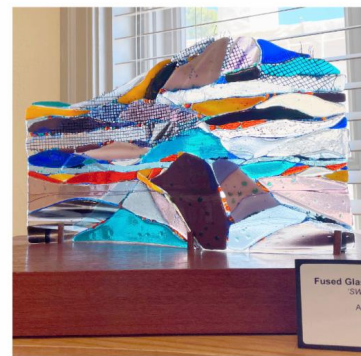

In the Gift Shop!

Fused Glass

Artist,
Anne Mello

$30 to $320